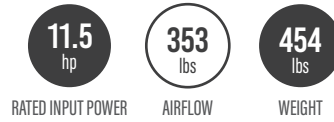

HUSQVARNA DUST EXTRACTOR T 8600